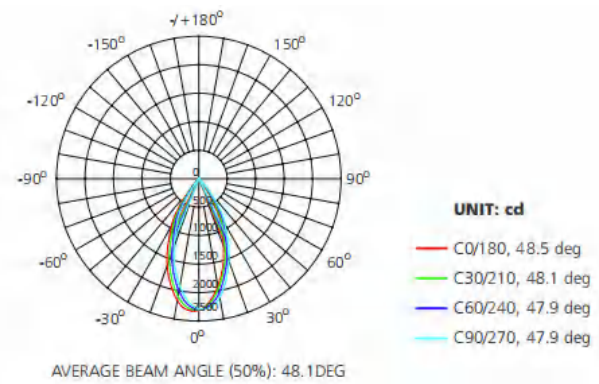

OPTICS

DIMENSION