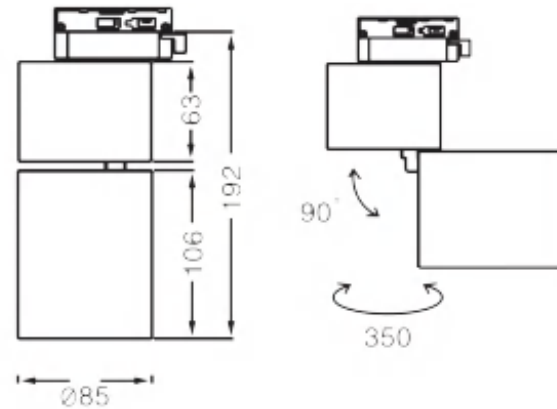

TLI-TR29-3C

MULTI-FUNCTION TRACK LIGHT
TRI-COLOR AND DIMMABLE

TECHNICAL

Materials of Housing	Aluminium
Color Temperature	3000/4000/5700K
Luminous Efficiency@4000K	80Lm/W
CRI	>90
Beam Angle(°)	48(15°/24°/48°/60°)
Lifetime(hr)	40,000h
Product Finishing	Black/White

OPTICS

DIMENSION

Available in 3 version

Track

Surface Mounted

Suspended

FEATURES & BENEFITS

CCT Selection DIP Switch	3CCT
LED Driver	Built-in
Dimming Option	Triac/ DALI/ 0-10V
Power Factor (PF)	≥0.9
Certification	SAA/RoHS/CE/CB

DATA SHEET

CODE	WATT	INPUT VOLTAGE	DIMENSION(mm)	LUMEN(±5%)
TLI-TR29-3C	25W	AC100-240V	85X192	2440-2480 lm